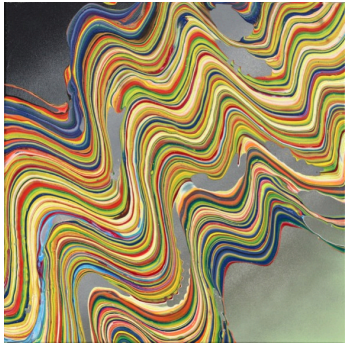

Night Time Day
Dream

24x24 in
(61x61 cm)

Acrylic on Canvas

$ 800