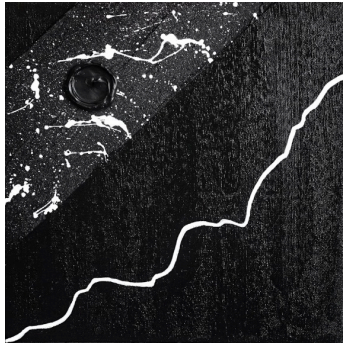

Electric Noise 3

12x12 in
(31x31 cm)

Mixed Media on
Canvas

$ 275